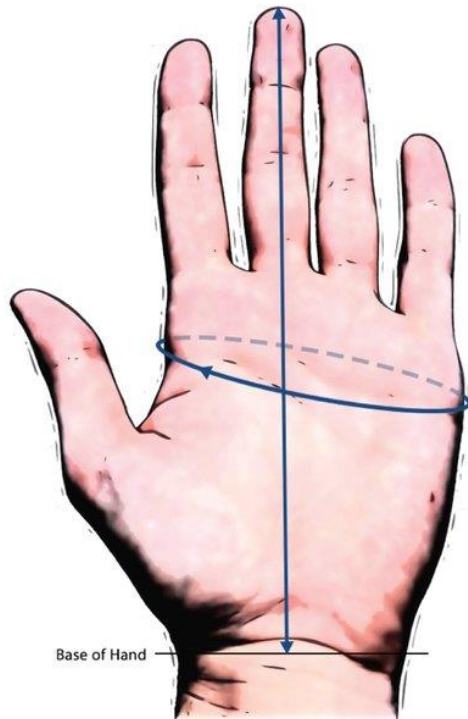

STOUT GLOVES

Layout Gloves Size Guide

Size (Unisex)	Length (Base of hand to tip of middle finger)	Width (Circumference around palm)
XS	17cm	17.5 -19cm
S	18cm	18.5 -20cm
M	19cm	19.5 -21cm
L	20cm	20.5 -22cm
XL	21cm	21 -22.5cm
XXL	22cm	22 -23.5cm

Note: All hand sizes are different. If you are in between lengths (and widths), make your selection based on if you prefer a looser or tighter fitting glove (we find most people prefer tight!)